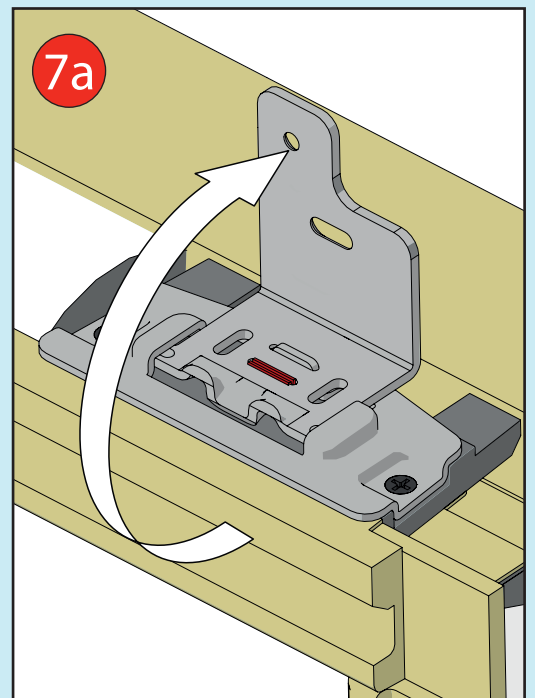

- ✓ Integrated Thermal Collar
- ✓ Recessed Fit as Standard
- ✓ Unique Flick Fit Installation

000mm x 000mm

00kg

00°-00°

CE

0- 45mm

0 - 90mm

Z = 100mm

Z = 120mm-140mm

17

4x 30mm

3x 30mm

L = 1400mm  
L = 1600mm

18

19

~3°