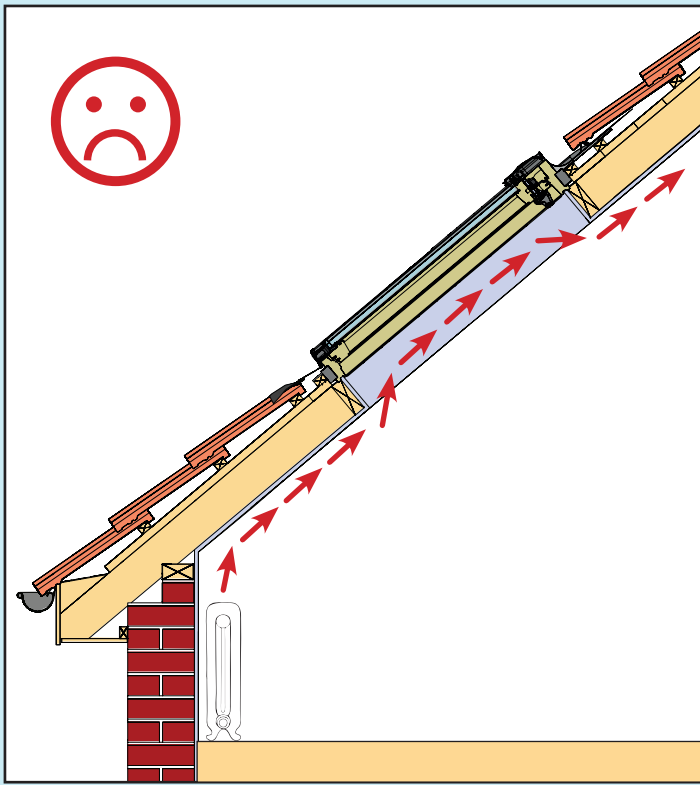

- ✓ Integrated Thermal Collar
- ✓ Recessed Fit as Standard
- ✓ Unique Flick Fit Installation

000mm x 000mm

00kg

00°-00°

CE

0- 45mm

0 - 90mm

Z = 100mm

Z = 120mm-140mm

17

4x 30mm

3x 30mm

L = 1400mm  
L = 1600mm

18

19

~3°