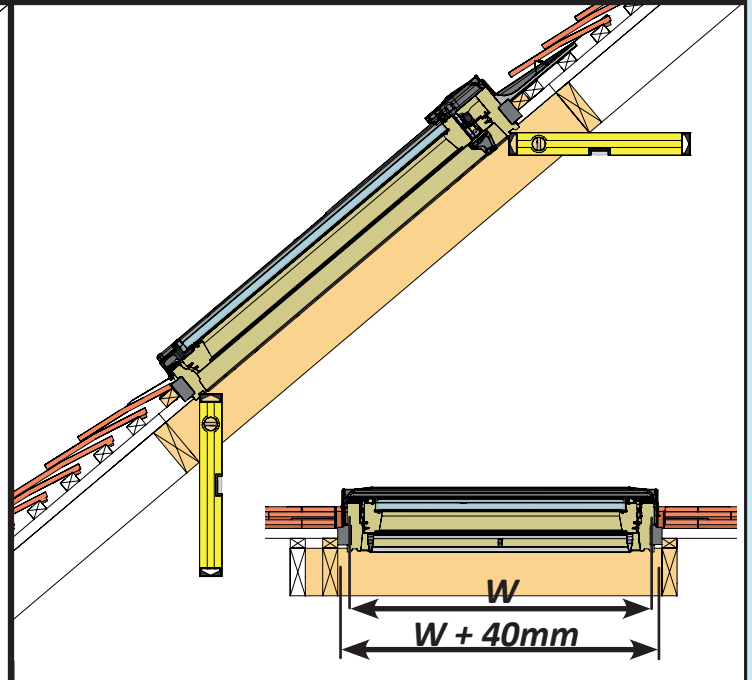

- ✓ Integrated Thermal Collar
- ✓ Recessed Fit as Standard
- ✓ Unique Flick Fit Installation

000mm x 000mm

00kg

00°-00°

CE

0- 45mm

0 - 90mm

Z = 100mm

Z = 120mm-140mm

17

4x 30mm

3x 30mm

L = 1400mm  
L = 1600mm

18

19

~3°

Max. 500mm

33

34

35