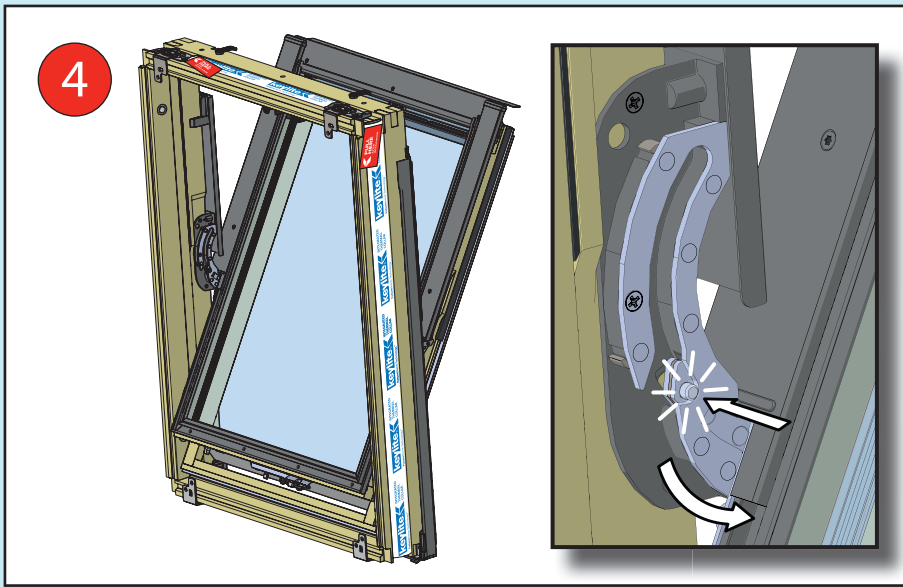

- ✓ Integrated Thermal Collar
- ✓ Recessed Fit as Standard
- ✓ Unique Flick Fit Installation

000mm x 000mm

00kg

00°-00°

CE

0- 45mm

0 - 90mm

Z = 100mm

Z = 120mm-140mm

17

4x 30mm

3x 30mm

L = 1400mm  
L = 1600mm

18

19

~3°