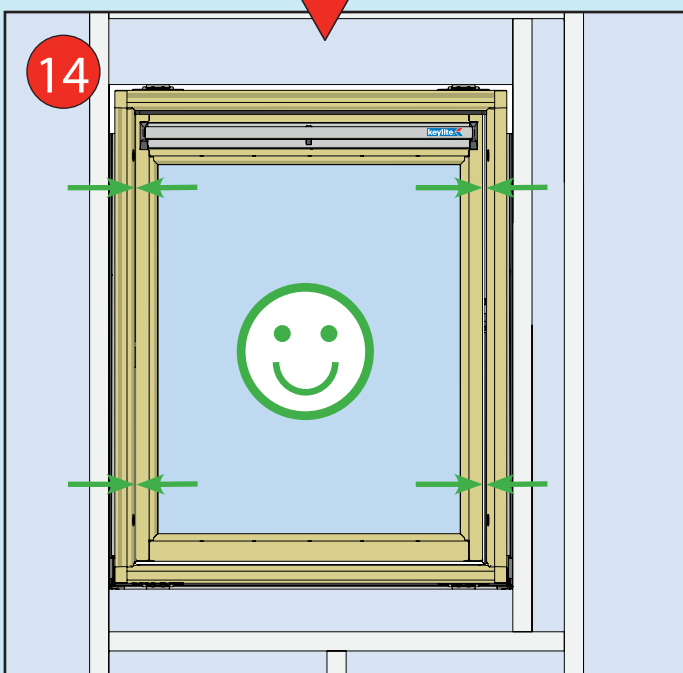

- ✓ Integrated Thermal Collar
- ✓ Recessed Fit as Standard
- ✓ Unique Flick Fit Installation

000mm x 000mm

00kg

00°-00°

CE

0- 45mm

0 - 90mm

Z = 100mm

Z = 120mm-140mm

17

4x 30mm

3x 30mm

L = 1400mm  
L = 1600mm

18

19

~3°

Max. 500mm

33

34

35