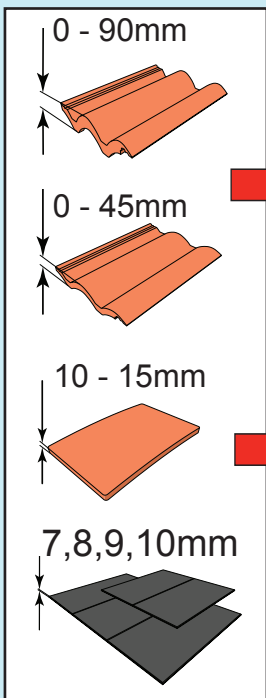

- ✓ Integrated Thermal Collar
- ✓ Recessed Fit as Standard
- ✓ Unique Flick Fit Installation

000mm x 000mm

00kg

00°-00°

CE

0- 45mm

0 - 90mm

Z = 100mm

Z = 120mm-140mm

17

4x 30mm

3x 30mm

L = 1400mm  
L = 1600mm

18

19

~3°

Max. 500mm

33

34

35