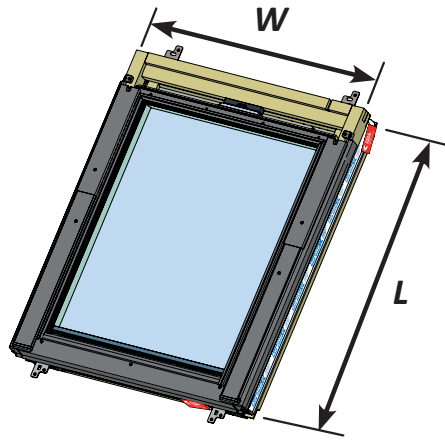

- ✓ Integrated Thermal Collar
- ✓ Recessed Fit as Standard
- ✓ Unique Flick Fit Installation

000mm x 000mm

00kg

00°-00°

CE

0- 45mm

0 - 90mm

Z = 100mm

Z = 120mm-140mm

17

4x 30mm

3x 30mm

L = 1400mm  
L = 1600mm

18

19

~3°

Max. 500mm

33

34

35