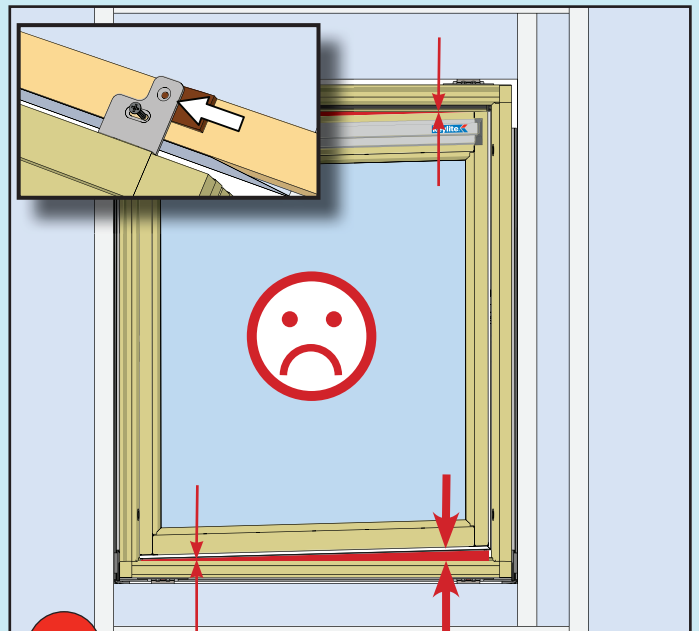

- ✓ Integrated Thermal Collar
- ✓ Recessed Fit as Standard
- ✓ Unique Flick Fit Installation

000mm x 000mm

00kg

00°-00°

CE

0- 45mm

0 - 90mm

Z = 100mm

Z = 120mm-140mm

17

4x 30mm

3x 30mm

L = 1400mm  
L = 1600mm

18

19

~3°