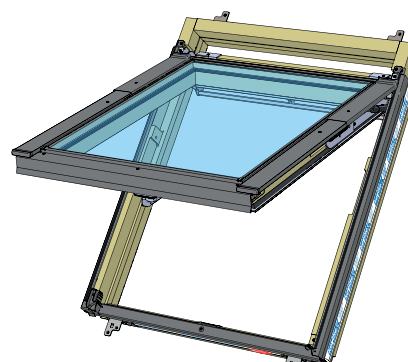

- ✓ Integrated Thermal Collar
- ✓ Recessed Fit as Standard
- ✓ Unique Flick Fit Installation

000mm x 000mm

00kg

00°-00°

CE

0- 45mm

0 - 90mm

Z = 100mm

Z = 120mm-140mm

17

4x 30mm

3x 30mm

L = 1400mm  
L = 1600mm

18

19

~3°