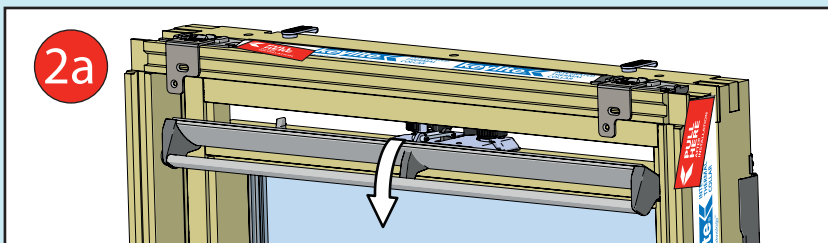

- ✓ Integrated Thermal Collar
- ✓ Recessed Fit as Standard
- ✓ Unique Flick Fit Installation

000mm x 000mm

00kg

00°-00°

CE

0- 45mm

0 - 90mm

Z = 100mm

Z = 120mm-140mm

17

4x 30mm

3x 30mm

L = 1400mm  
L = 1600mm

18

19

~3°