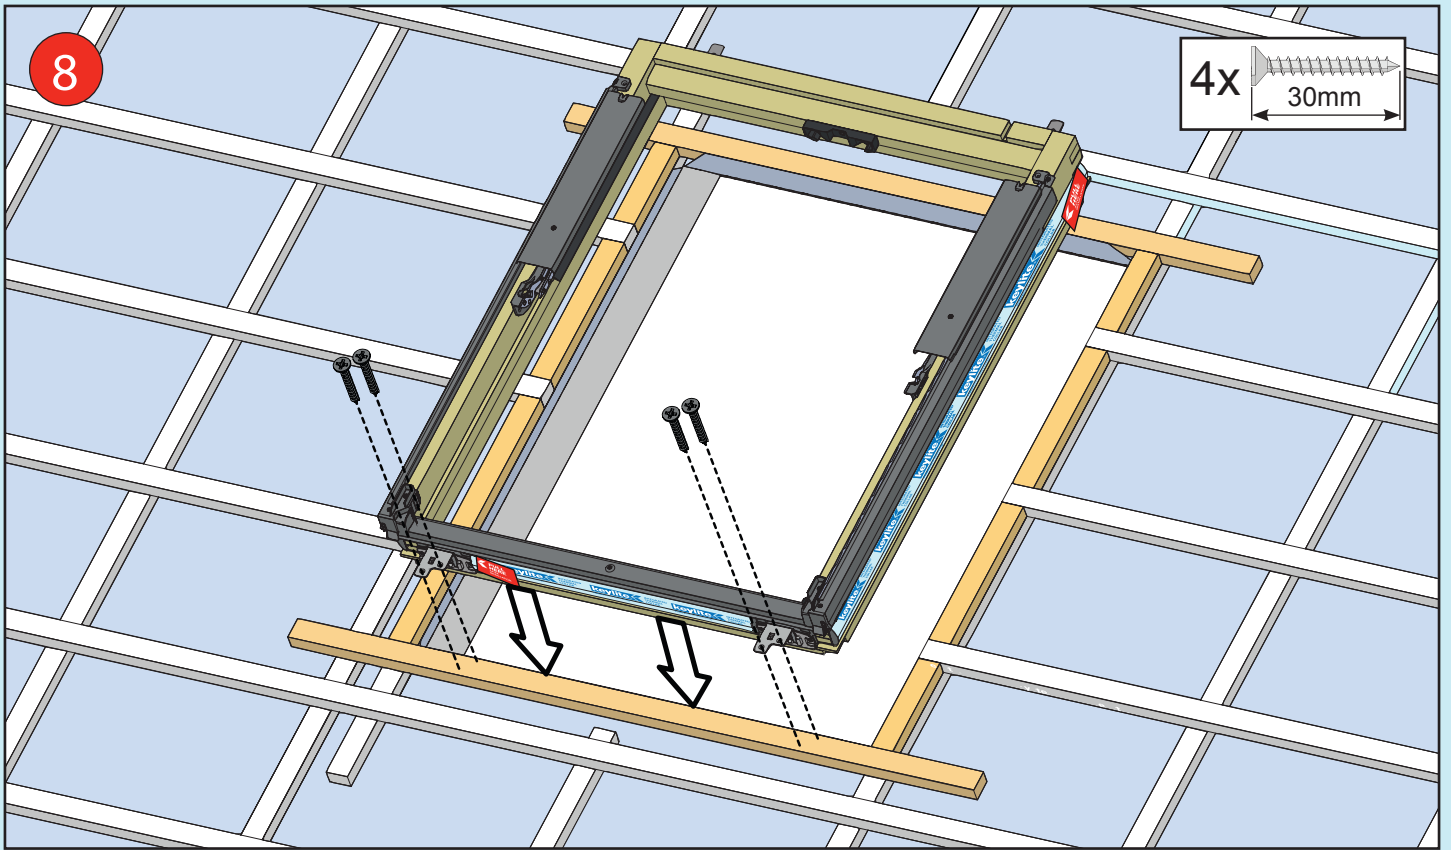

- ✓ Integrated Thermal Collar
- ✓ Recessed Fit as Standard
- ✓ Unique Flick Fit Installation

000mm x 000mm

00kg

00°-00°

CE

0- 45mm

0 - 90mm

Z = 100mm

Z = 120mm-140mm

17

4x 30mm

3x 30mm

L = 1400mm  
L = 1600mm

18

19

~3°

Max. 500mm

33

34

35