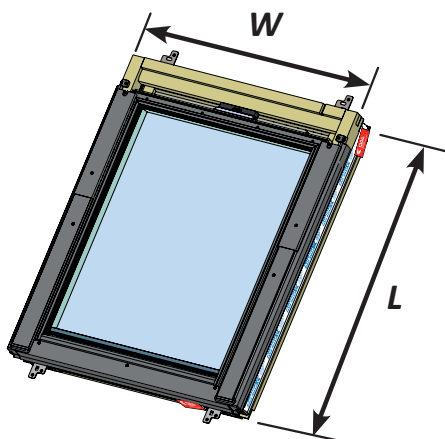

- ✓ Integrated Thermal Collar
- ✓ Recessed Fit as Standard
- ✓ Unique Flick Fit Installation

000mm x 000mm

00kg

00°-00°

CE

0- 45mm

0 - 90mm

Z = 100mm

Z = 120mm-140mm

17

4x 30mm

3x 30mm

L = 1400mm  
L = 1600mm

18

19

~3°

Max. 500mm

33

34

35