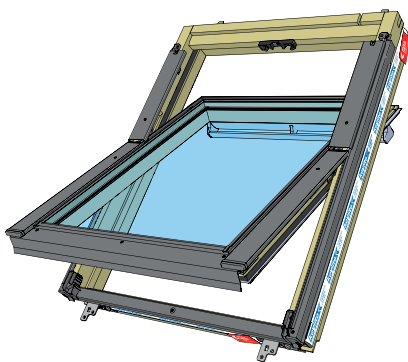

**CP**

Futuretherm Technology™

- ✓ Integrated Thermal Collar
- ✓ Recessed Fit as Standard
- ✓ Unique Flick Fit Installation

000mm x 000mm

00kg

00°-00°

CE

**TH**

Futuretherm Technology™

- ✓ Integrated Thermal Collar
- ✓ Recessed Fit as Standard
- ✓ Unique Flick Fit Installation

000mm x 000mm

00kg

00°-00°

CE

**FE**

Futuretherm Technology™

- ✓ Integrated Thermal Collar
- ✓ Recessed Fit as Standard
- ✓ Unique Flick Fit Installation

000mm x 000mm

00kg

00°-00°

CE

0- 45mm

0 - 90mm

Z = 100mm

Max. 500mm

33

34

35