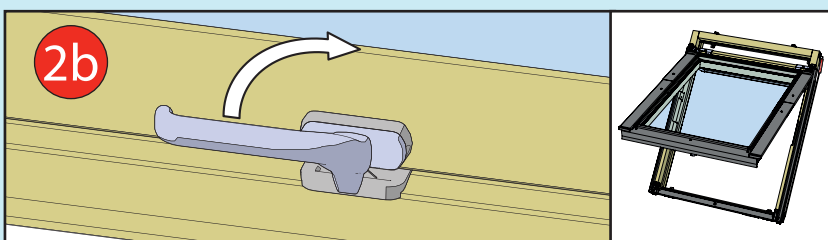

- ✓ Integrated Thermal Collar
- ✓ Recessed Fit as Standard
- ✓ Unique Flick Fit Installation

000mm x 000mm

00kg

00°-00°

CE

0- 45mm

0 - 90mm

Z = 100mm

Z = 120mm-140mm

17

4x 30mm

3x 30mm

L = 1400mm  
L = 1600mm

18

19

~3°