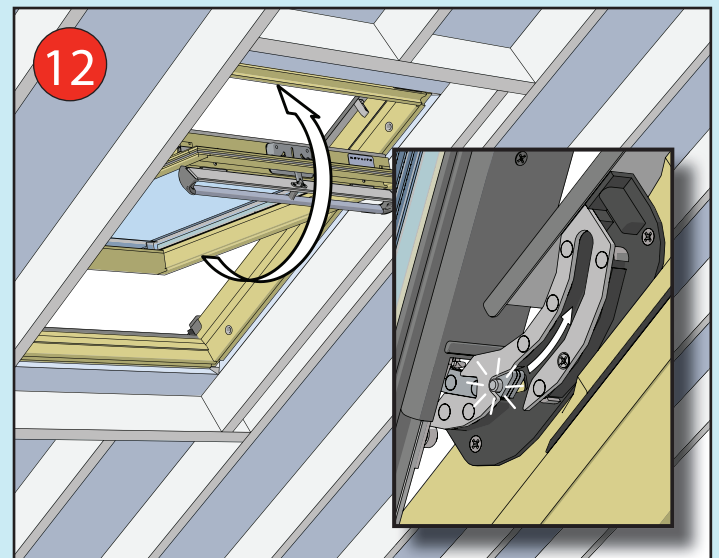

- ✓ Integrated Thermal Collar
- ✓ Recessed Fit as Standard
- ✓ Unique Flick Fit Installation

000mm x 000mm

00kg

00°-00°

CE

0- 45mm

0 - 90mm

Z = 100mm

Z = 120mm-140mm

17

4x 30mm

3x 30mm

L = 1400mm  
L = 1600mm

18

19

~3°