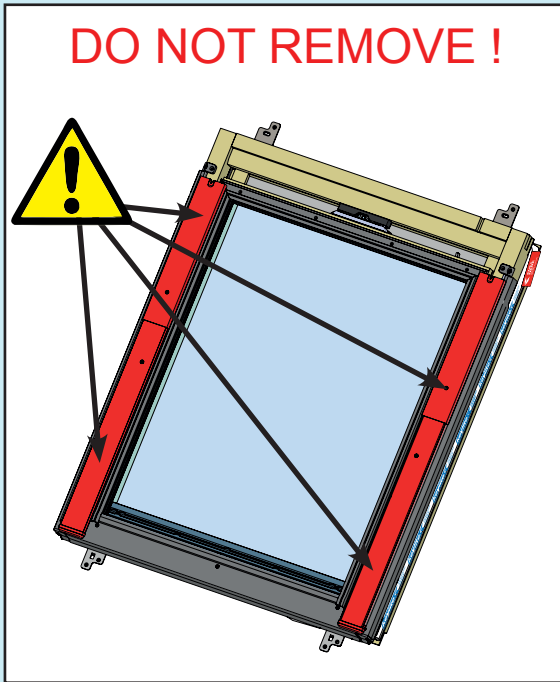

- ✓ Integrated Thermal Collar
- ✓ Recessed Fit as Standard
- ✓ Unique Flick Fit Installation

000mm x 000mm

00kg

00°-00°

CE

0- 45mm

0 - 90mm

Z = 100mm

Z = 120mm-140mm

17

4x 30mm

3x 30mm

L = 1400mm  
L = 1600mm

18

19

~3°