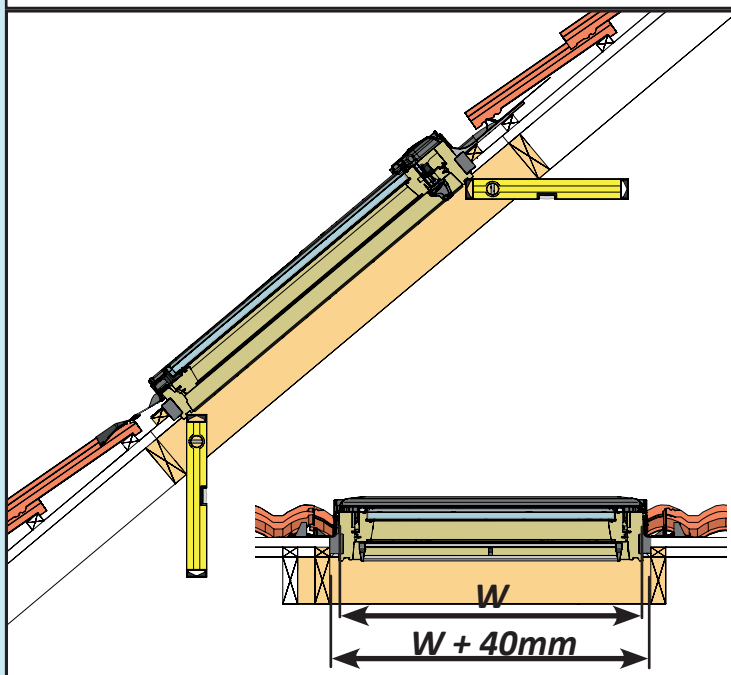

- ✓ Integrated Thermal Collar
- ✓ Recessed Fit as Standard
- ✓ Unique Flick Fit Installation

000mm x 000mm

00kg

00°-00°

CE

0- 45mm

0 - 90mm

Z = 100mm

Z = 120mm-140mm

17

4x 30mm

3x 30mm

L = 1400mm  
L = 1600mm

18

19

~3°

Max. 500mm

33

34

35