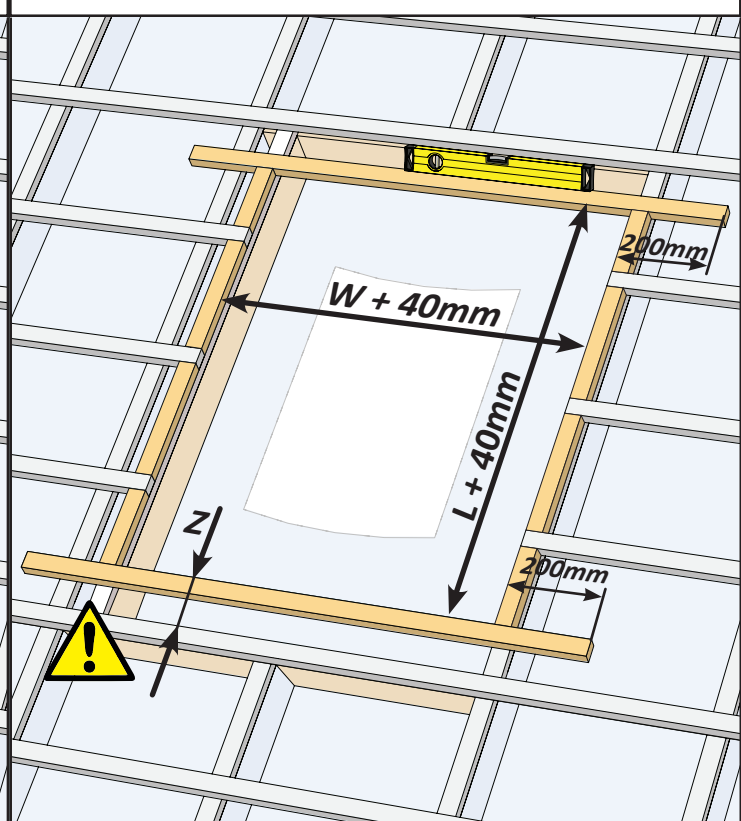

- ✓ Integrated Thermal Collar
- ✓ Recessed Fit as Standard
- ✓ Unique Flick Fit Installation

000mm x 000mm

00kg

00°-00°

CE

0- 45mm

0 - 90mm

Z = 100mm

Z = 120mm-140mm

17

4x 30mm

3x 30mm

L = 1400mm  
L = 1600mm

18

19

~3°

Max. 500mm

33

34

35