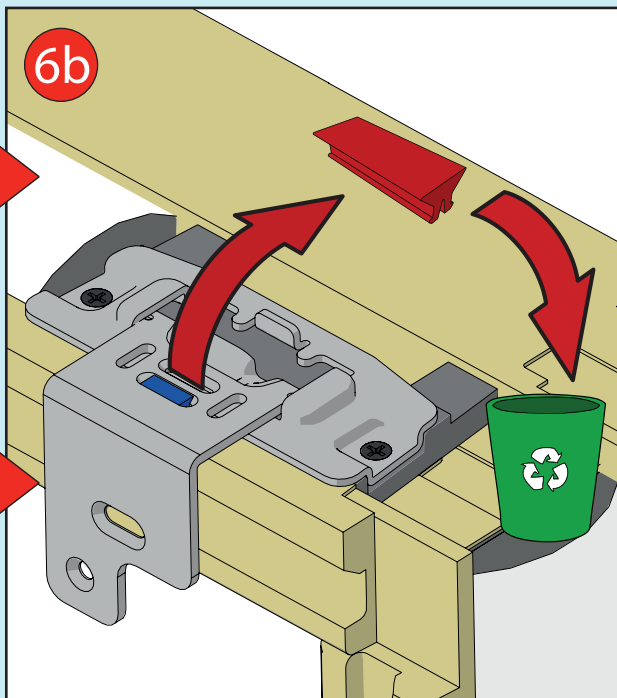

- ✓ Integrated Thermal Collar
- ✓ Recessed Fit as Standard
- ✓ Unique Flick Fit Installation

000mm x 000mm

00kg

00°-00°

CE

0- 45mm

0 - 90mm

Z = 100mm

Z = 120mm-140mm

17

4x 30mm

3x 30mm

L = 1400mm  
L = 1600mm

18

19

~3°