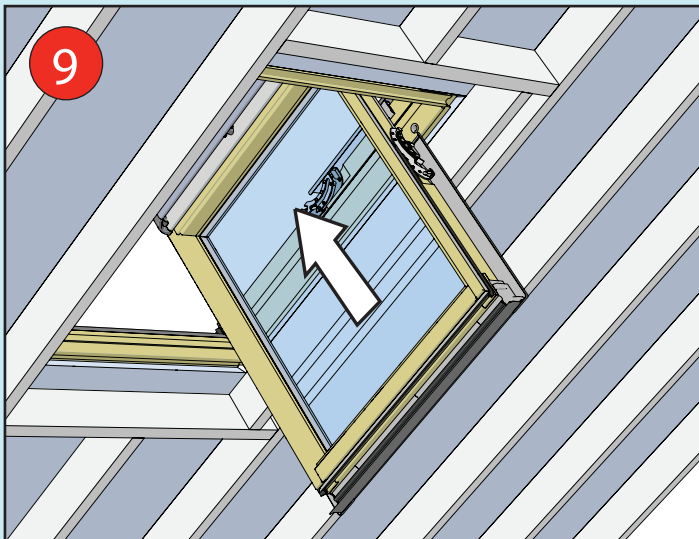

- ✓ Integrated Thermal Collar
- ✓ Recessed Fit as Standard
- ✓ Unique Flick Fit Installation

000mm x 000mm

00kg

00°-00°

CE

0- 45mm

0 - 90mm

Z = 100mm

Z = 120mm-140mm

17

4x 30mm

3x 30mm

L = 1400mm  
L = 1600mm

18

19

~3°