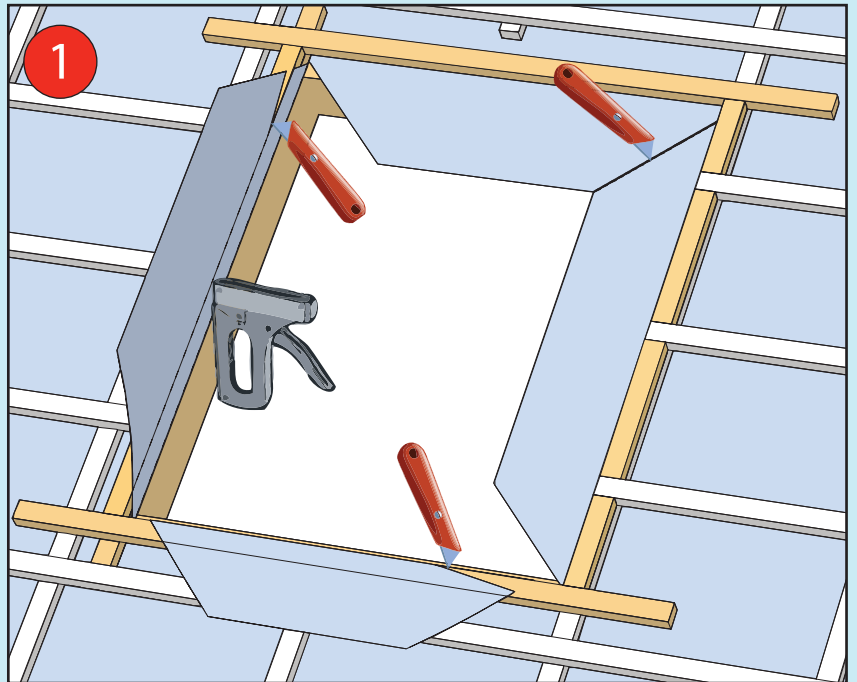

- ✓ Integrated Thermal Collar
- ✓ Recessed Fit as Standard
- ✓ Unique Flick Fit Installation

000mm x 000mm

00kg

00°-00°

CE

0- 45mm

0 - 90mm

Z = 100mm

Z = 120mm-140mm

17

4x 30mm

3x 30mm

L = 1400mm  
L = 1600mm

18

19

~3°