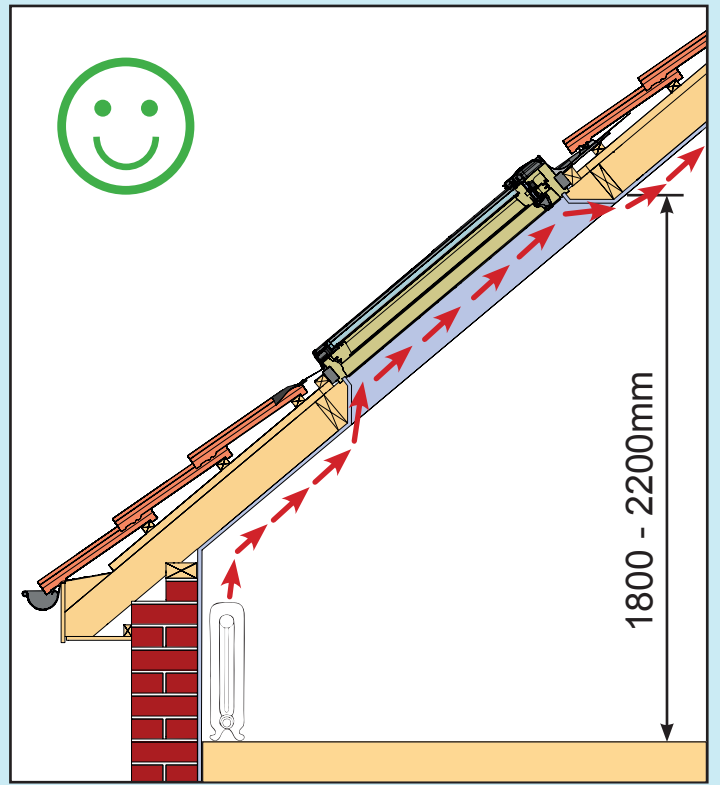

- ✓ Integrated Thermal Collar
- ✓ Recessed Fit as Standard
- ✓ Unique Flick Fit Installation

000mm x 000mm

00kg

00°-00°

CE

0- 45mm

0 - 90mm

Z = 100mm

Z = 120mm-140mm

17

4x 30mm

3x 30mm

L = 1400mm  
L = 1600mm

18

19

~3°