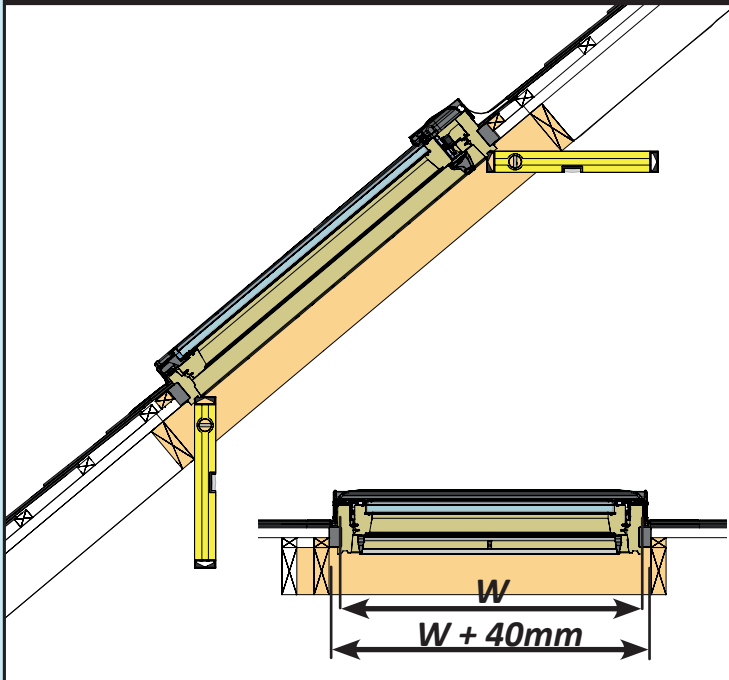

- ✓ Integrated Thermal Collar
- ✓ Recessed Fit as Standard
- ✓ Unique Flick Fit Installation

000mm x 000mm

00kg

00°-00°

CE

0- 45mm

0 - 90mm

Z = 100mm

Z = 120mm-140mm

17

4x 30mm

3x 30mm

L = 1400mm  
L = 1600mm

18

19

~3°

Max. 500mm

33

34

35