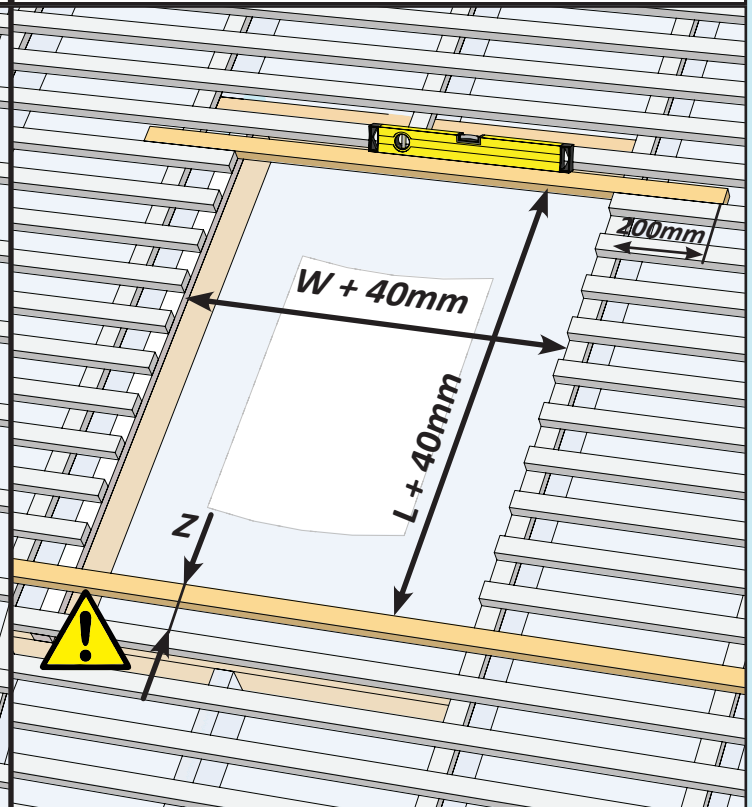

- ✓ Integrated Thermal Collar
- ✓ Recessed Fit as Standard
- ✓ Unique Flick Fit Installation

000mm x 000mm

00kg

00°-00°

CE

0- 45mm

0 - 90mm

Z = 100mm

Z = 120mm-140mm

17

4x 30mm

3x 30mm

L = 1400mm  
L = 1600mm

18

19

~3°

Max. 500mm

33

34

35