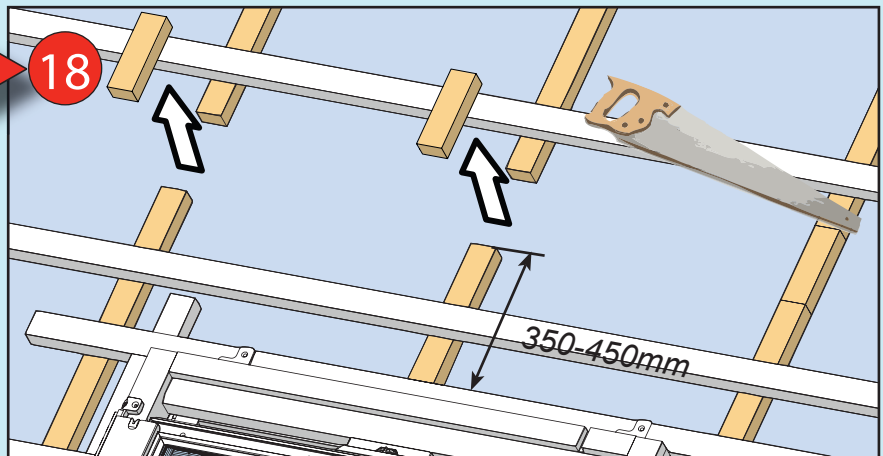

- ✓ Integrated Thermal Collar
- ✓ Recessed Fit as Standard
- ✓ Unique Flick Fit Installation

000mm x 000mm

00kg

00°-00°

CE

0- 45mm

0 - 90mm

Z = 100mm

Z = 120mm-140mm

17

4x 30mm

3x 30mm

L = 1400mm  
L = 1600mm

18

19

~3°

Max. 500mm

33

34

35