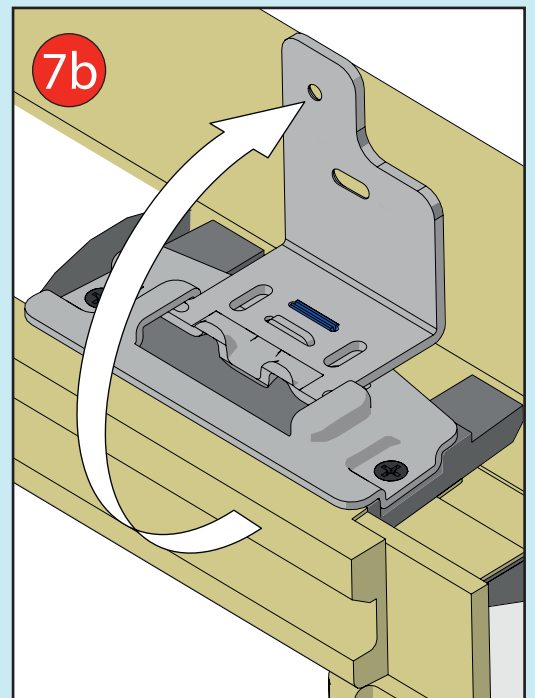

- ✓ Integrated Thermal Collar
- ✓ Recessed Fit as Standard
- ✓ Unique Flick Fit Installation

000mm x 000mm

00kg

00°-00°

CE

0- 45mm

0 - 90mm

Z = 100mm

Z = 120mm-140mm

17

4x 30mm

3x 30mm

L = 1400mm  
L = 1600mm

18

19

~3°