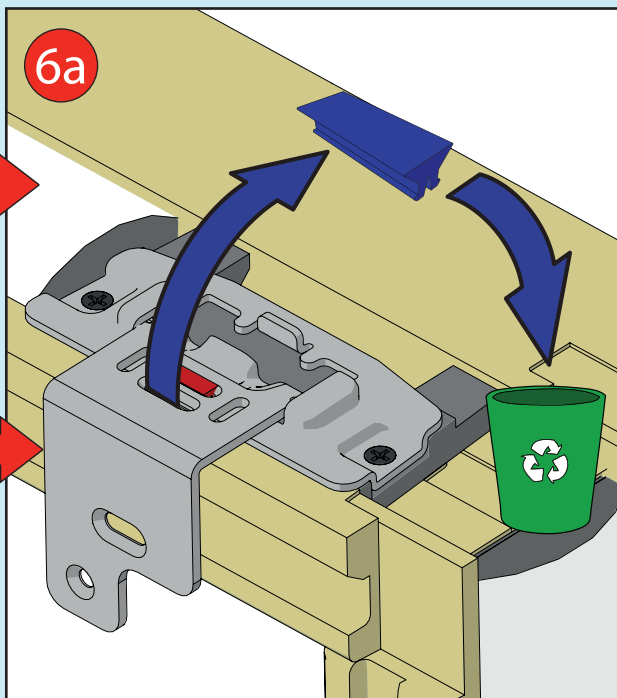

- ✓ Integrated Thermal Collar
- ✓ Recessed Fit as Standard
- ✓ Unique Flick Fit Installation

000mm x 000mm

00kg

00°-00°

CE

0- 45mm

0 - 90mm

Z = 100mm

Z = 120mm-140mm

17

4x 30mm

3x 30mm

L = 1400mm  
L = 1600mm

18

19

~3°