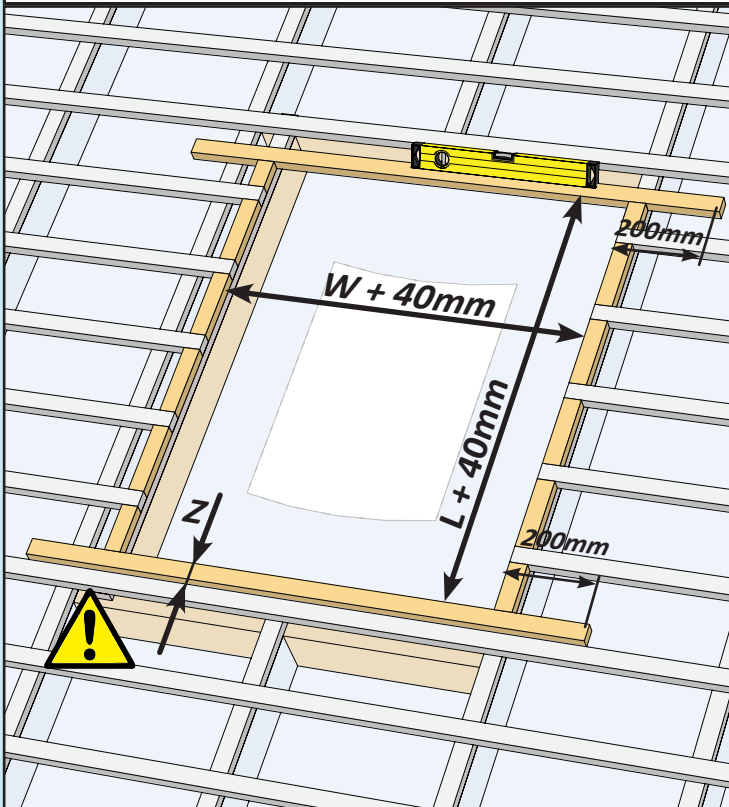

- ✓ Integrated Thermal Collar
- ✓ Recessed Fit as Standard
- ✓ Unique Flick Fit Installation

000mm x 000mm

00kg

00°-00°

CE

0- 45mm

0 - 90mm

Z = 100mm

Z = 120mm-140mm

17

4x 30mm

3x 30mm

L = 1400mm  
L = 1600mm

18

19

~3°

Max. 500mm

33

34

35