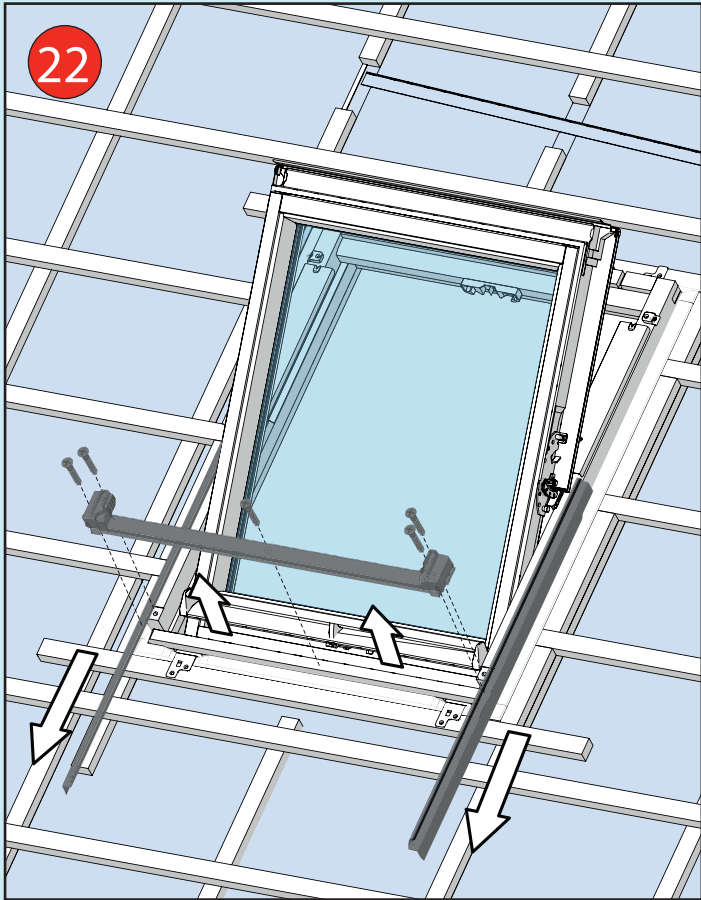

- ✓ Integrated Thermal Collar
- ✓ Recessed Fit as Standard
- ✓ Unique Flick Fit Installation

000mm x 000mm

00kg

00°-00°

CE

0- 45mm

0 - 90mm

Z = 100mm

Z = 120mm-140mm

17

4x 30mm

3x 30mm

L = 1400mm  
L = 1600mm

18

19

~3°

Max. 500mm

33

34

35