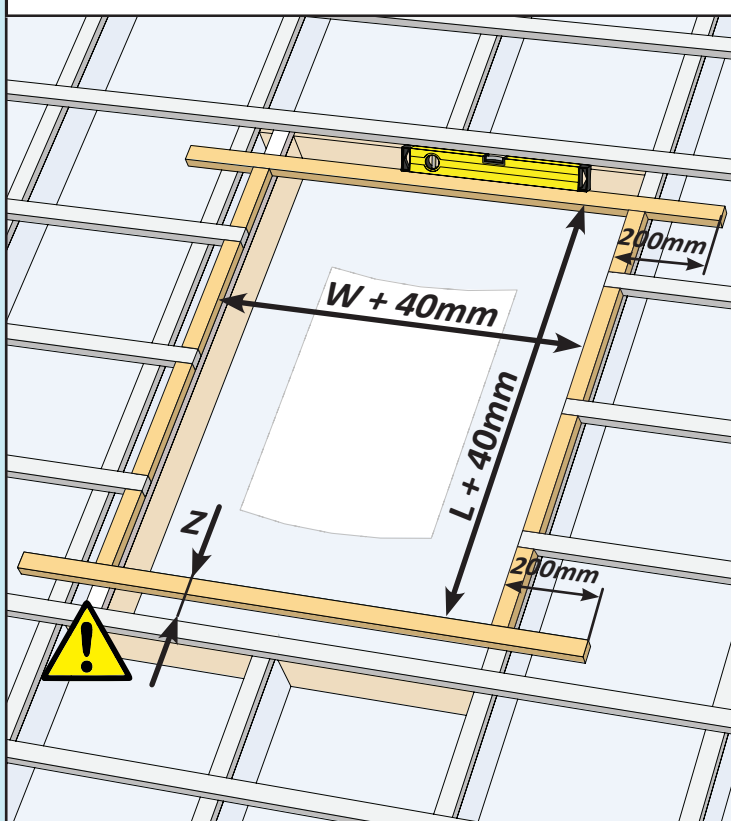

- ✓ Integrated Thermal Collar
- ✓ Recessed Fit as Standard
- ✓ Unique Flick Fit Installation

000mm x 000mm

00kg

00°-00°

CE

0- 45mm

0 - 90mm

Z = 100mm

Z = 120mm-140mm

17

4x 30mm

3x 30mm

L = 1400mm  
L = 1600mm

18

19

~3°

Max. 500mm

33

34

35