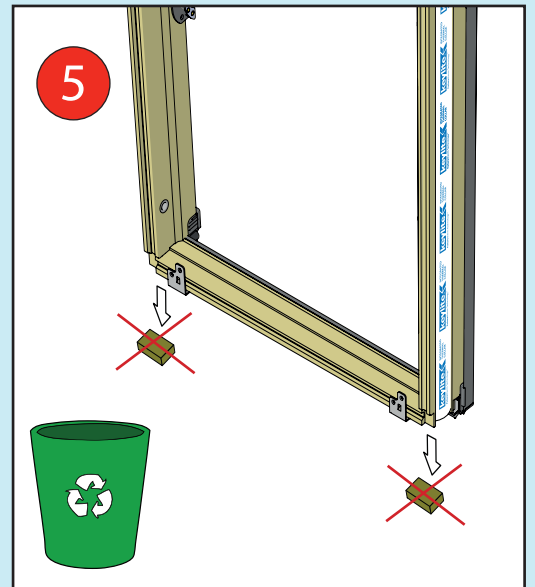

- ✓ Integrated Thermal Collar
- ✓ Recessed Fit as Standard
- ✓ Unique Flick Fit Installation

000mm x 000mm

00kg

00°-00°

CE

0- 45mm

0 - 90mm

Z = 100mm

Z = 120mm-140mm

17

4x 30mm

3x 30mm

L = 1400mm  
L = 1600mm

18

19

~3°