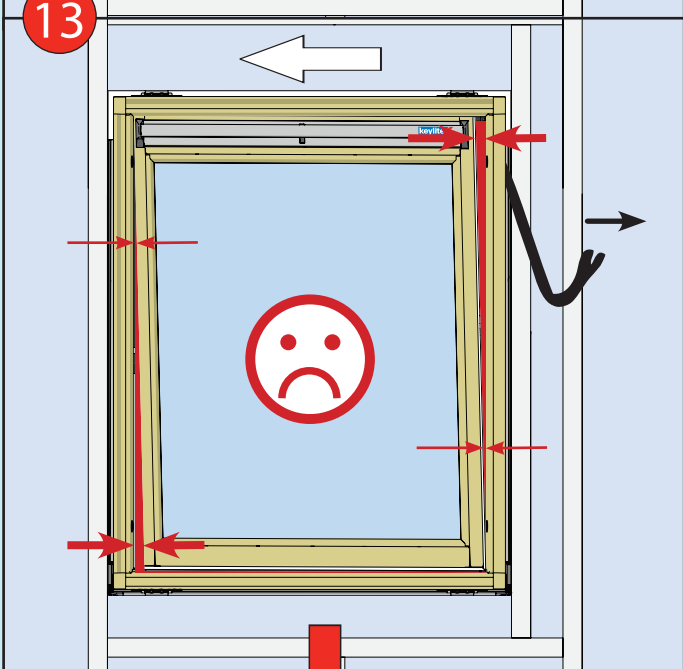

- ✓ Integrated Thermal Collar
- ✓ Recessed Fit as Standard
- ✓ Unique Flick Fit Installation

000mm x 000mm

00kg

00°-00°

CE

0- 45mm

0 - 90mm

Z = 100mm

Z = 120mm-140mm

17

4x 30mm

3x 30mm

L = 1400mm  
L = 1600mm

18

19

~3°