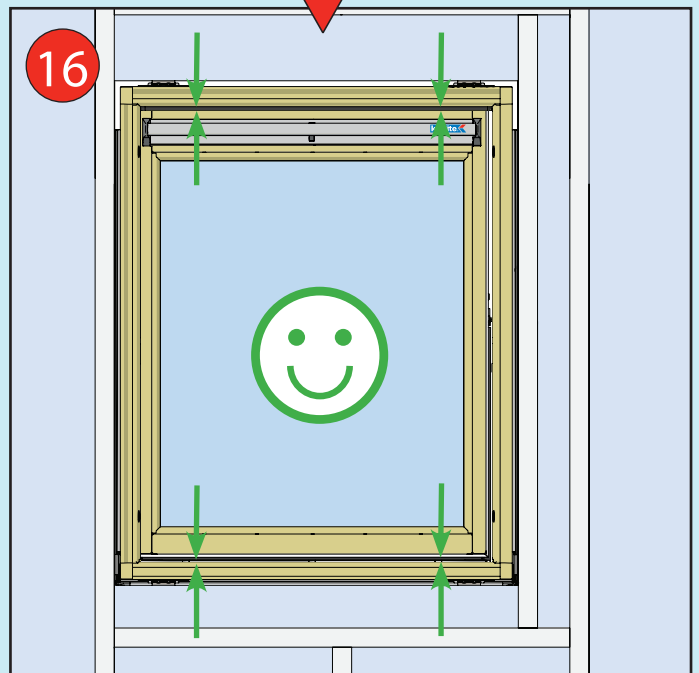

- ✓ Integrated Thermal Collar
- ✓ Recessed Fit as Standard
- ✓ Unique Flick Fit Installation

000mm x 000mm

00kg

00°-00°

CE

0- 45mm

0 - 90mm

Z = 100mm

Z = 120mm-140mm

17

4x 30mm

3x 30mm

L = 1400mm  
L = 1600mm

18

19

~3°

Max. 500mm

33

34

35