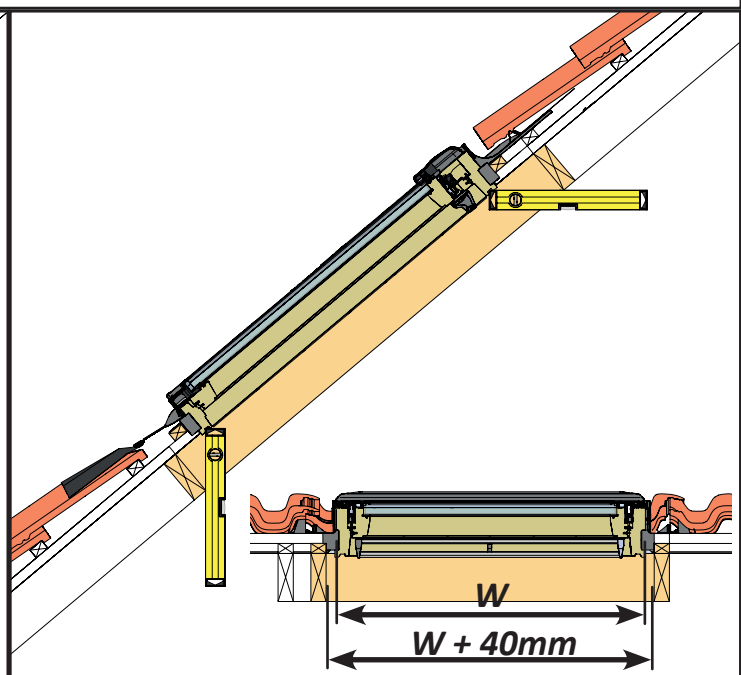

- ✓ Integrated Thermal Collar
- ✓ Recessed Fit as Standard
- ✓ Unique Flick Fit Installation

000mm x 000mm

00kg

00°-00°

CE

0- 45mm

0 - 90mm

Z = 100mm

Z = 120mm-140mm

17

4x 30mm

3x 30mm

L = 1400mm  
L = 1600mm

18

19

~3°

Max. 500mm

33

34

35