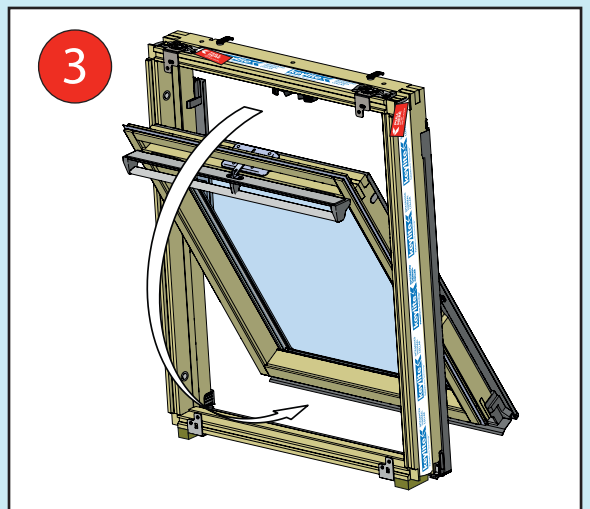

- ✓ Integrated Thermal Collar
- ✓ Recessed Fit as Standard
- ✓ Unique Flick Fit Installation

000mm x 000mm

00kg

00°-00°

CE

0- 45mm

0 - 90mm

Z = 100mm

Z = 120mm-140mm

17

4x 30mm

3x 30mm

L = 1400mm  
L = 1600mm

18

19

~3°