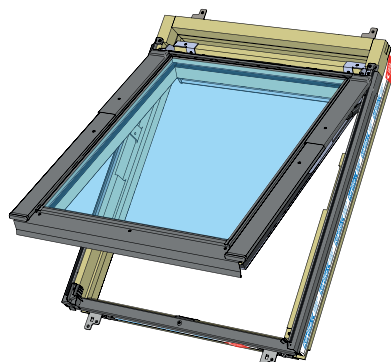

Futuretherm Technology™

- ✓ Integrated Thermal Collar
- ✓ Recessed Fit as Standard
- ✓ Unique Flick Fit Installation

000mm x 000mm

00kg

00°-00°

CE

**FE**

Futuretherm Technology™

- ✓ Integrated Thermal Collar
- ✓ Recessed Fit as Standard
- ✓ Unique Flick Fit Installation

000mm x 000mm

00kg

00°-00°

CE

0- 45mm

0 - 90mm

Z = 100mm

Z = 120mm-140mm

17

4x 30mm

3x 30mm

L = 1400mm  
L = 1600mm

18

19

~3°

Max. 500mm

33

34

35