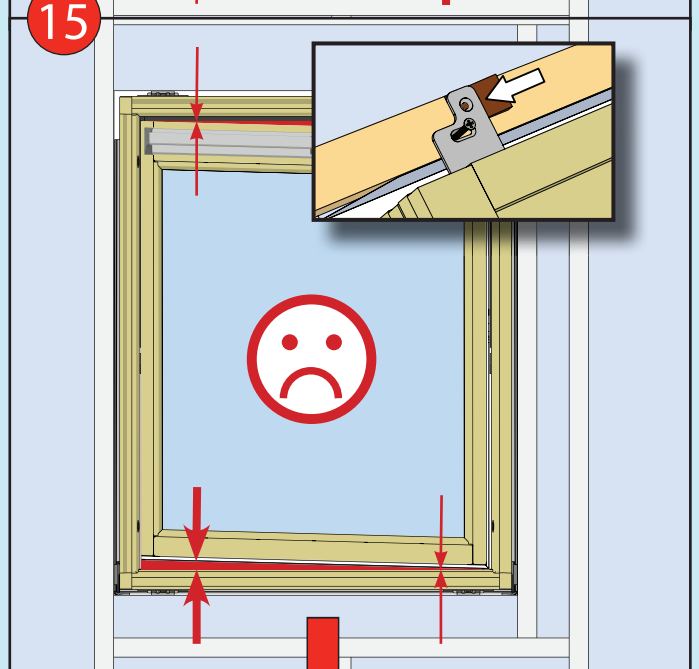

- ✓ Integrated Thermal Collar
- ✓ Recessed Fit as Standard
- ✓ Unique Flick Fit Installation

000mm x 000mm

00kg

00°-00°

CE

0- 45mm

0 - 90mm

Z = 100mm

Z = 120mm-140mm

17

4x 30mm

3x 30mm

L = 1400mm  
L = 1600mm

18

19

~3°